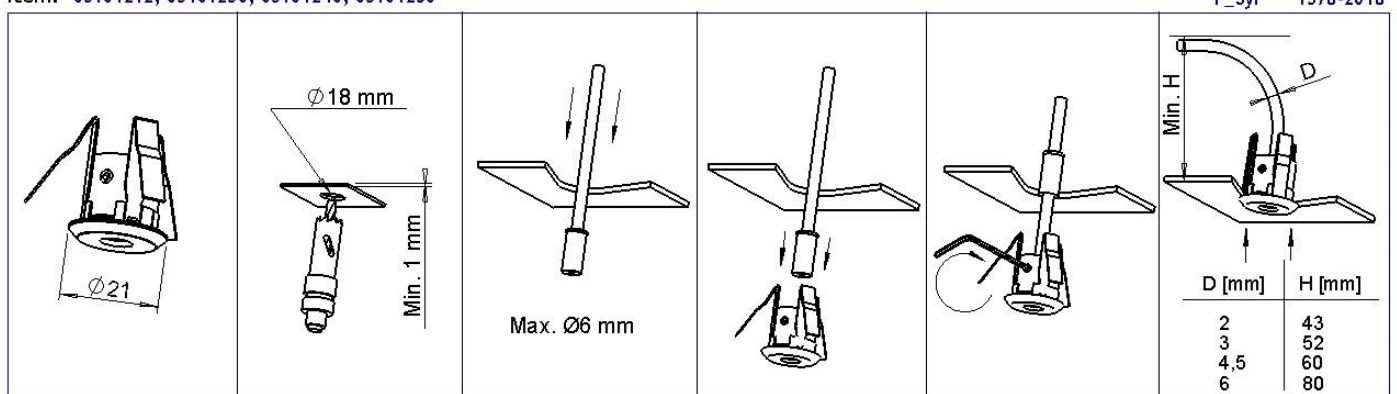

RobLight Mounting instruction

Item: 03101212, 03101230, 03101240, 03101250

002659 99080034
F_JyP 13/8-2018

RobLight A/S, Nordhavnsvej 1A, DK-9900 Frederikshavn, t: +45 9244 4888, e: info@rob-light.com, w: www.rob-light.com