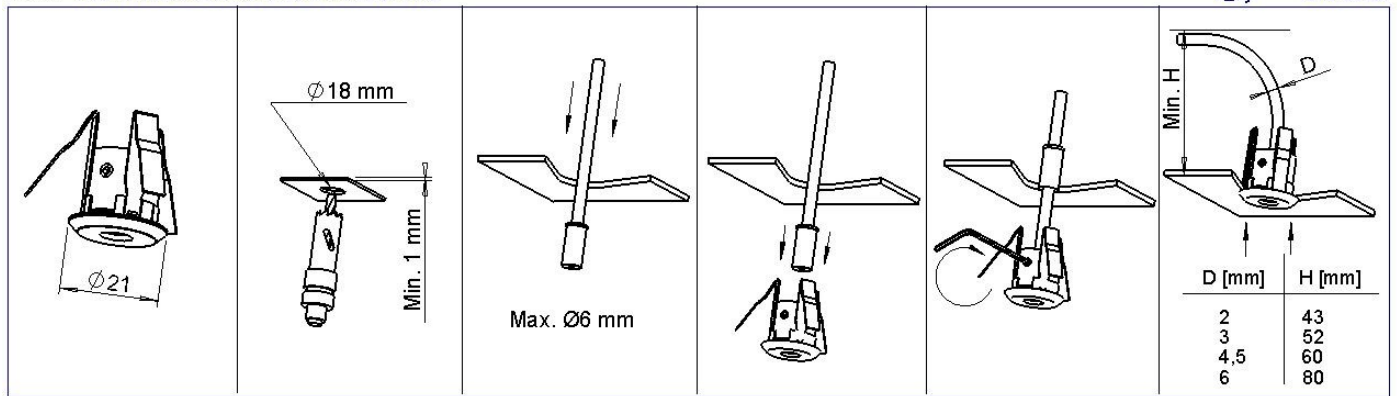

RobLight Mounting instruction

Item: 03101212, 03101230, 03101240, 03101250

002659 99080034
F_JyP 13/8-2018

RobLight A/S, Nordhavnsvej 1A, DK-9900 Frederikshavn, t: +45 9244 4888, e: info@rob-light.com, w: www.rob-light.com