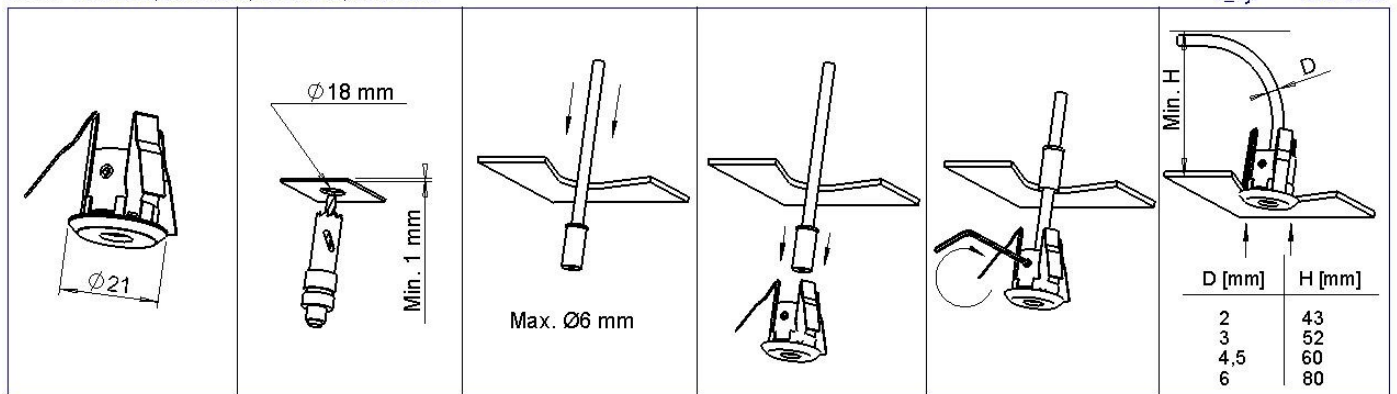

RobLight Mounting instruction

Item: 03101212, 03101230, 03101240, 03101250

002659 99080034
F_JyP 13/8-2018

RobLight A/S, Nordhavnsvej 1A, DK-9900 Frederikshavn, t: +45 9244 4888, e: info@rob-light.com, w: www.rob-light.com