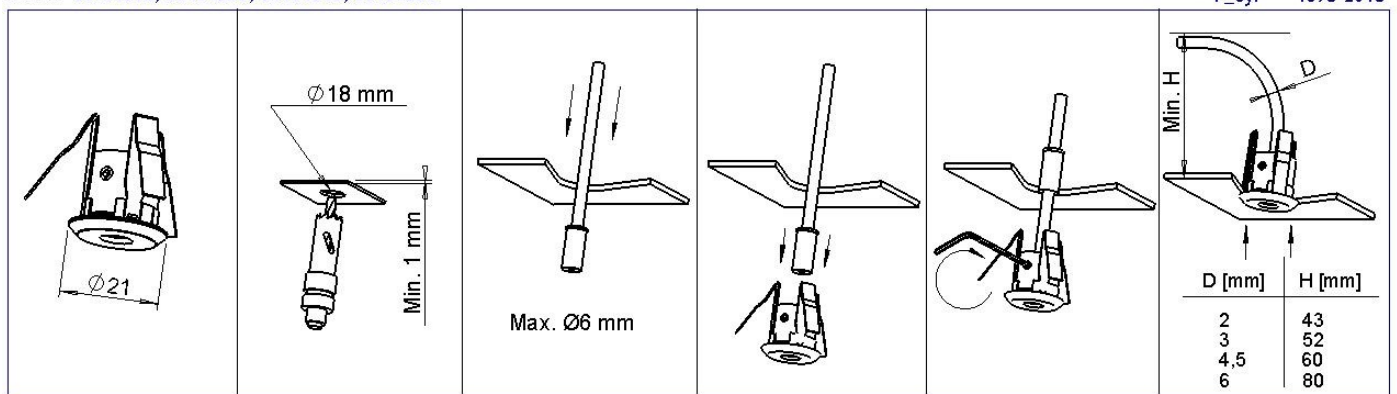

RobLight Mounting instruction

Item: 03101212, 03101230, 03101240, 03101250

002659 99080034
F_JyP 13/8-2018

RobLight A/S, Nordhavnsvej 1A, DK-9900 Frederikshavn, t: +45 9244 4888, e: info@rob-light.com, w: www.rob-light.com