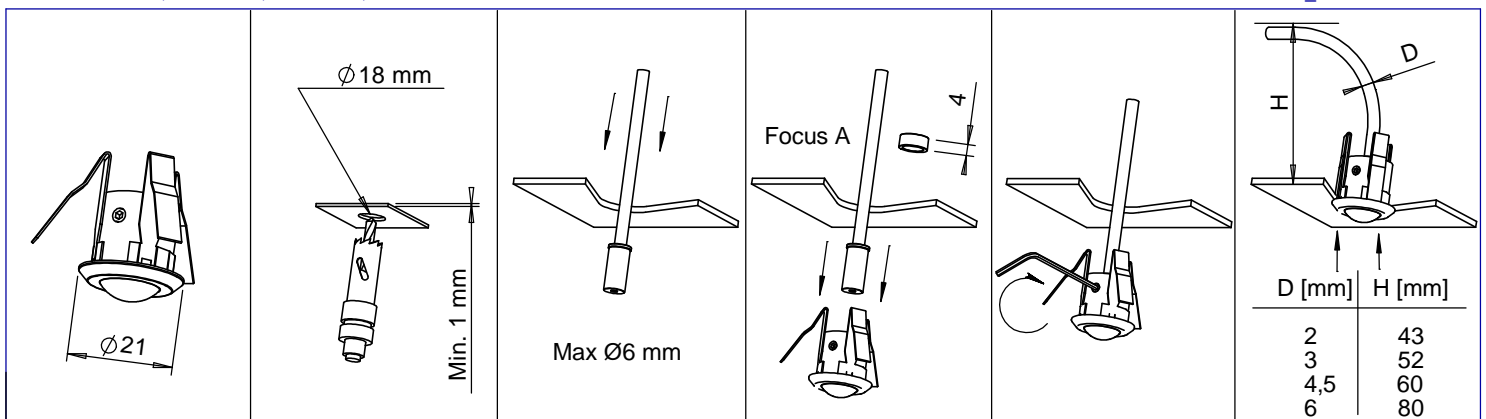

RobLight A/S, Nordhavnsvej 1A, DK-9900 Frederikshavn, Denmark, t: +45 9244 4888, e: info@rob-light.com, w: www.rob-light.com