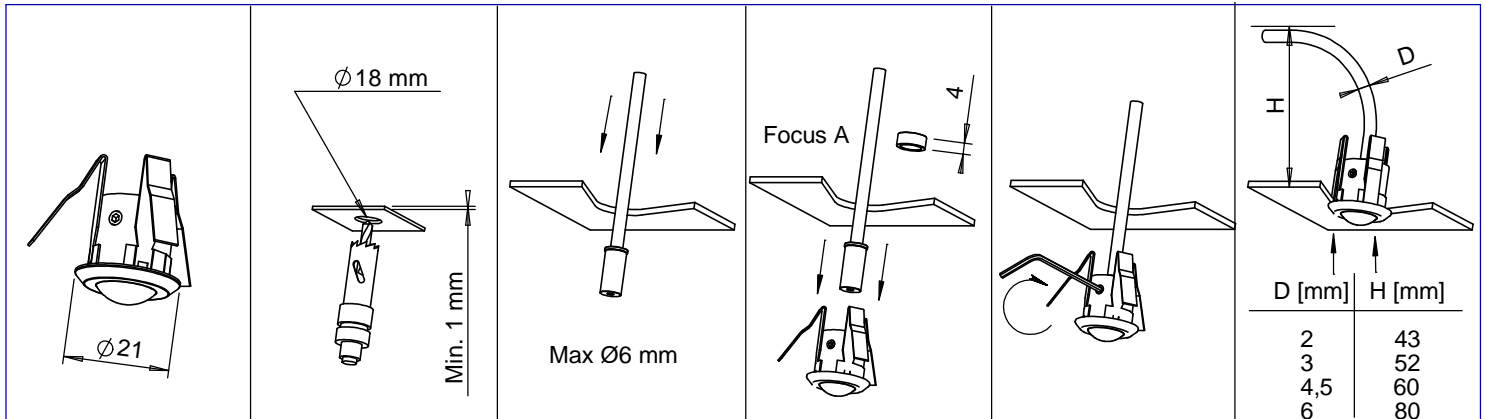

RobLight A/S, Nordhavnsvej 1A, DK-9900 Frederikshavn, Denmark, t: +45 9244 4888, e: info@rob-light.com, w: www.rob-light.com

RobLight A/S, Nordhavnsvej 1A, DK-9900 Frederikshavn, Denmark, t: +45 9244 4888, e: info@rob-light.com, w: www.rob-light.com