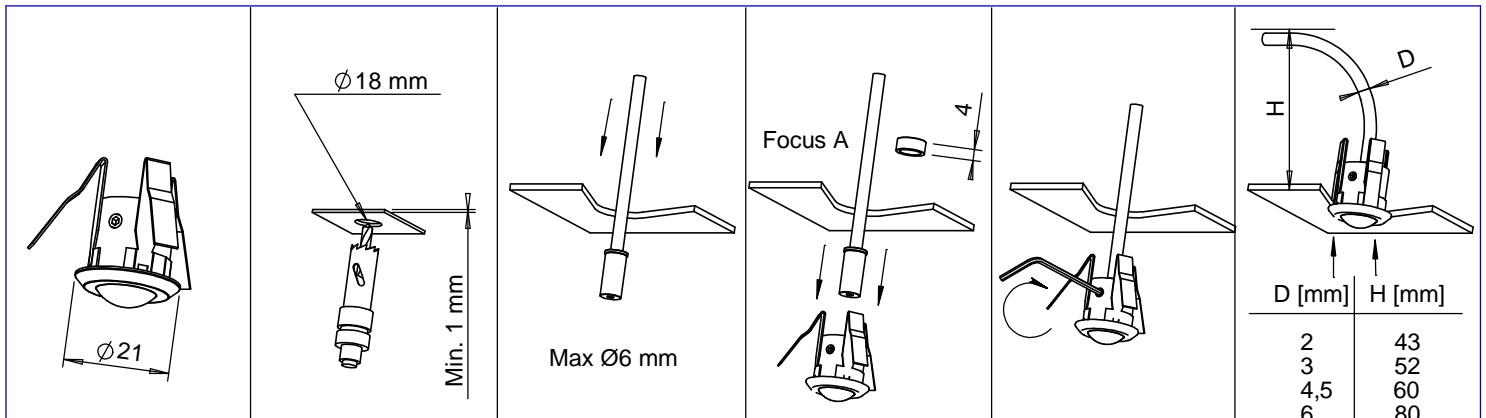

RobLight A/S, Nordhavnsvej 1A, DK-9900 Frederikshavn, Denmark, t: +45 9244 4888, e: info@rob-light.com, w: www.rob-light.com

RobLight A/S, Nordhavnsvej 1A, DK-9900 Frederikshavn, Denmark, t: +45 9244 4888, e: info@rob-light.com, w: www.rob-light.com