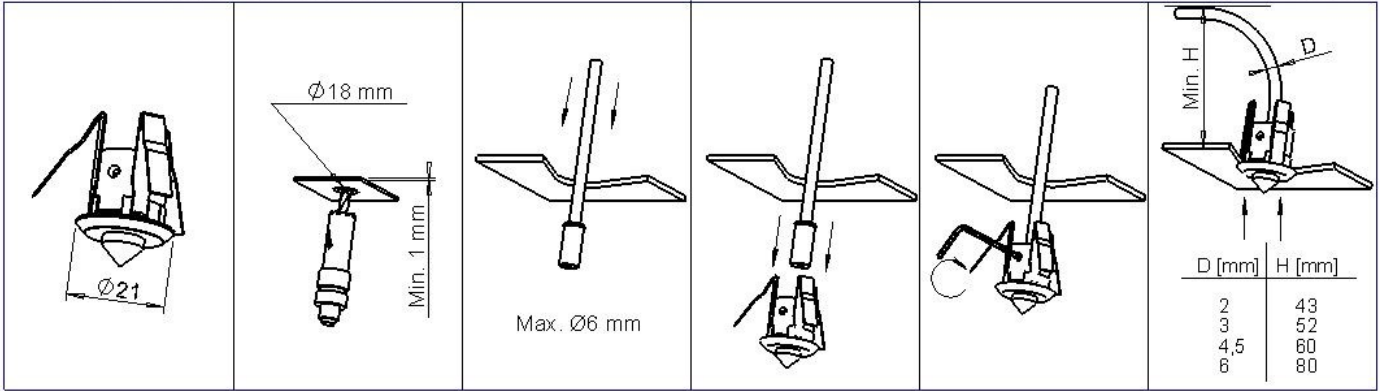

RobLight Mounting instruction

Item: 3101209, 3101232, 03101242, 03101252

002590 99080036
F_KVA 9/3-2004

RobLight A/S, Nordhavnsvej 1A, DK-9900 Frederikshavn, t: +45 9244 4888, e: info@rob-light.com, w: www.rob-light.com