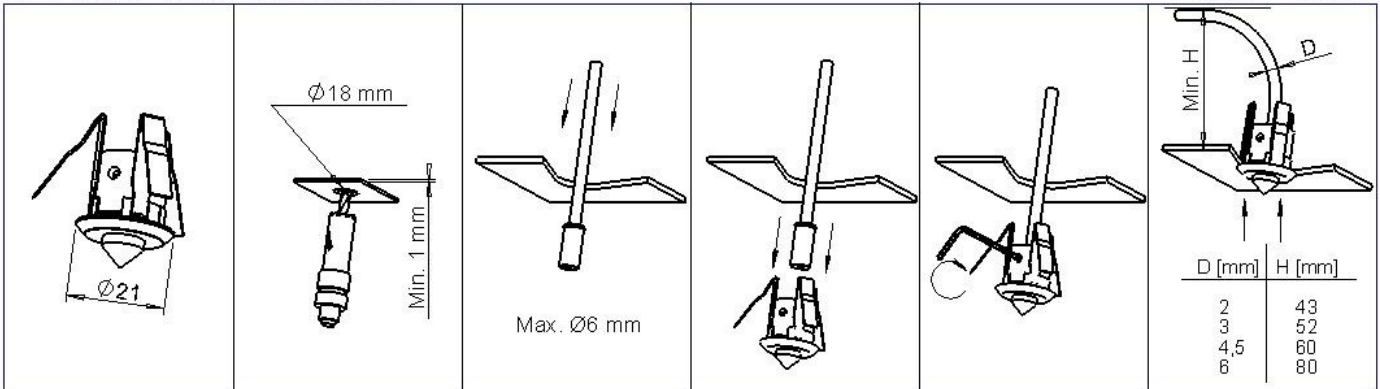

RobLight Mounting instruction

Item: 3101209, 3101232, 03101242, 03101252

002590 99080036
F_KVA 9/3-2004

RobLight A/S, Nordhavnsvej 1A, DK-9900 Frederikshavn, t: +45 9244 4888, e: info@rob-light.com, w: www.rob-light.com