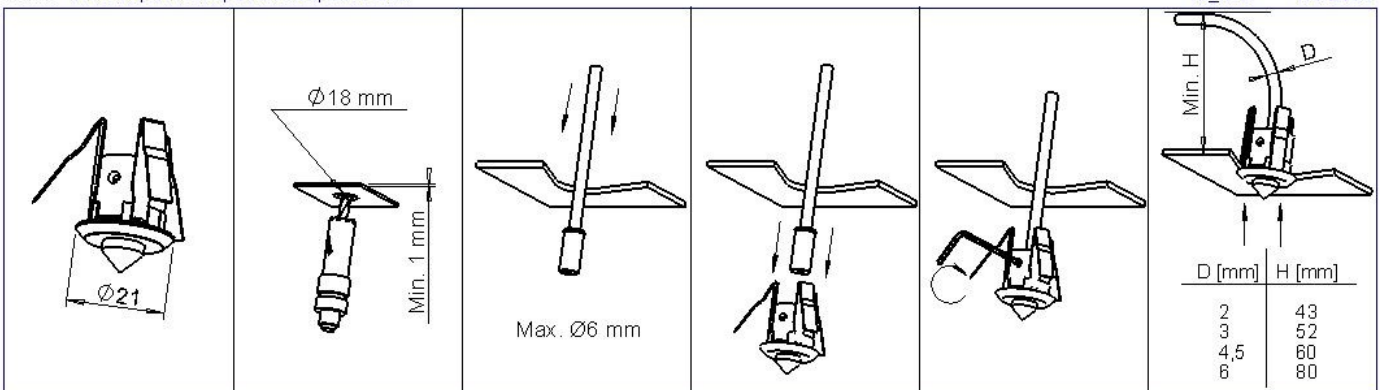

RobLight Mounting instruction

Item: 3101209, 3101232, 03101242, 03101252

002590 99080036
F_KVA 9/3-2004

RobLight A/S, Nordhavnsvej 1A, DK-9900 Frederikshavn, t: +45 9244 4888, e: info@rob-light.com, w: www.rob-light.com