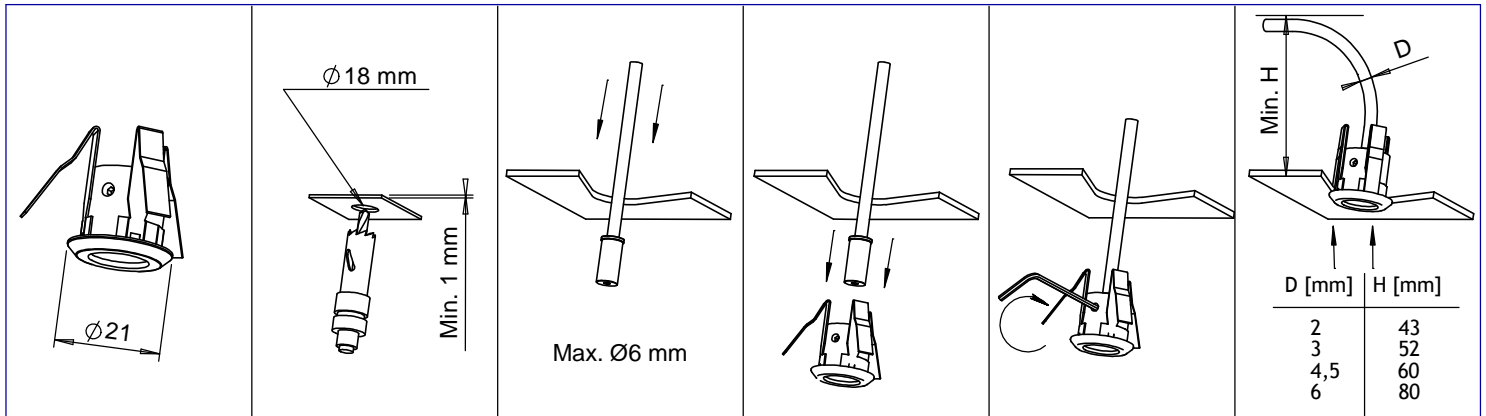

RobLight A/S, Nordhavnsvej 1A, DK-9900 Frederikshavn, t: +45 9244 4888, e: info@rob-light.com, w: www.rob-light.com

RobLight A/S, Nordhavnsvej 1A, DK-9900 Frederikshavn, t: +45 9244 4888, e: info@rob-light.com, w: www.rob-light.com