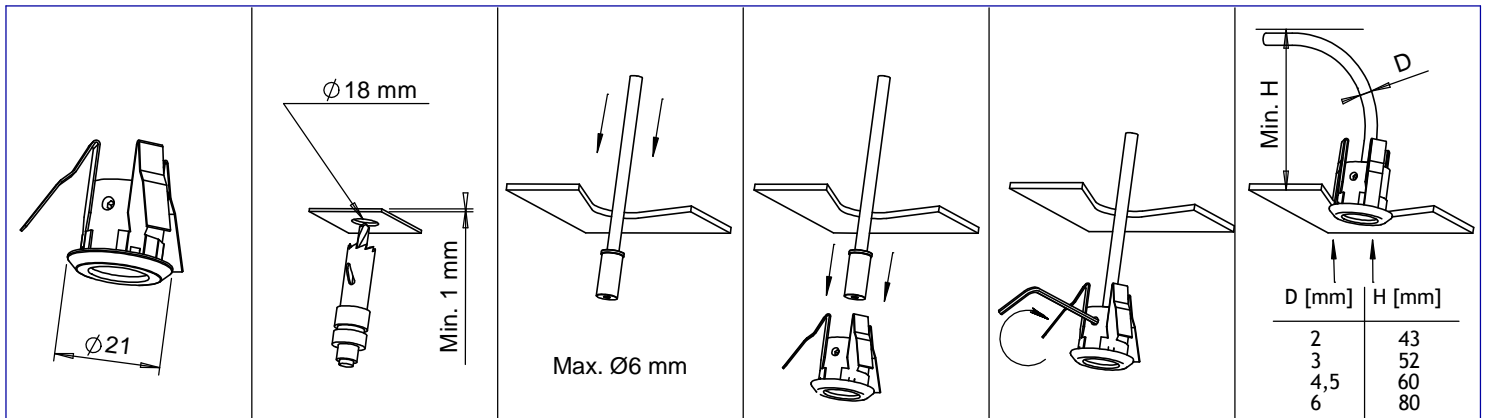

RobLight A/S, Nordhavnsvej 1A, DK-9900 Frederikshavn, t: +45 9244 4888, e: info@rob-light.com, w: www.rob-light.com

RobLight A/S, Nordhavnsvej 1A, DK-9900 Frederikshavn, t: +45 9244 4888, e: info@rob-light.com, w: www.rob-light.com