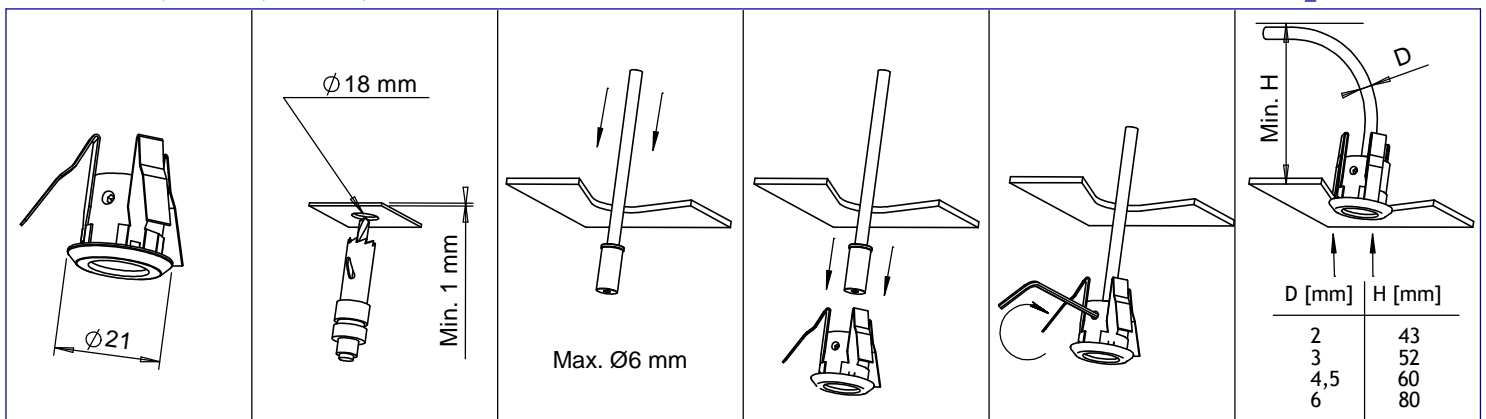

RobLight A/S, Nordhavnsvej 1A, DK-9900 Frederikshavn, t: +45 9244 4888, e: info@rob-light.com, w: www.rob-light.com