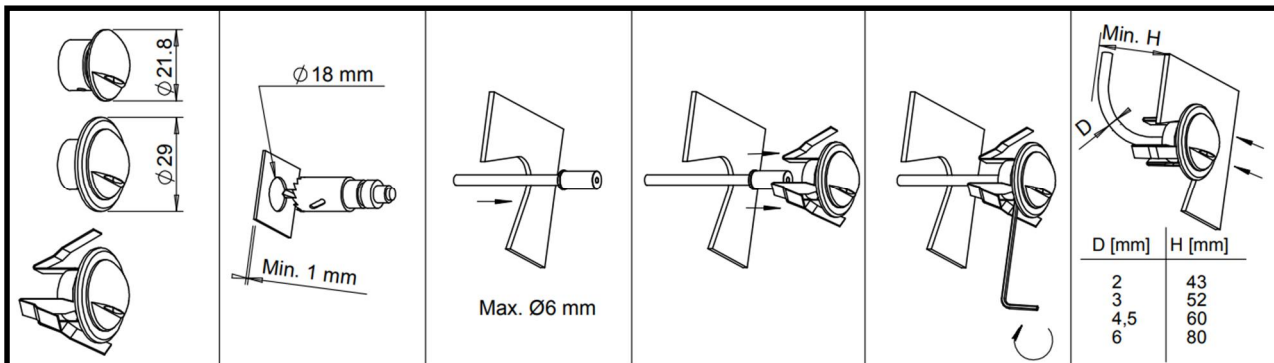

RobLight

Mounting instruktion for item: 03101400

99080055
01-06-2021
Rev. 1.1

RobLight A/S, Nordhavnsvej 1A, DK-9900 Frederikshavn, T: +45 9244 4888, E: info@rob-light.com, www.rob-light.com