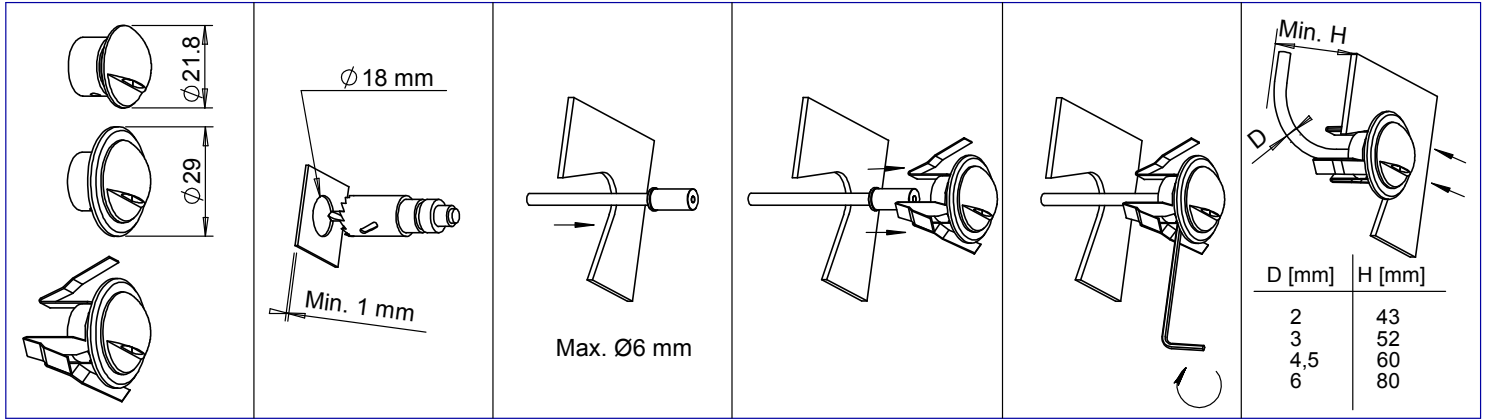

RobLight Mounting instruction

Item: 03101400

002600 99080055
F_KVA 11/3-2004

RobLight a/s, Nordhavnsvej 1, DK- 9900 Frederikshavn, Tel: +45 92 444 888, info@rob-light.com

RobLight Mounting instruction

Item: 03101400