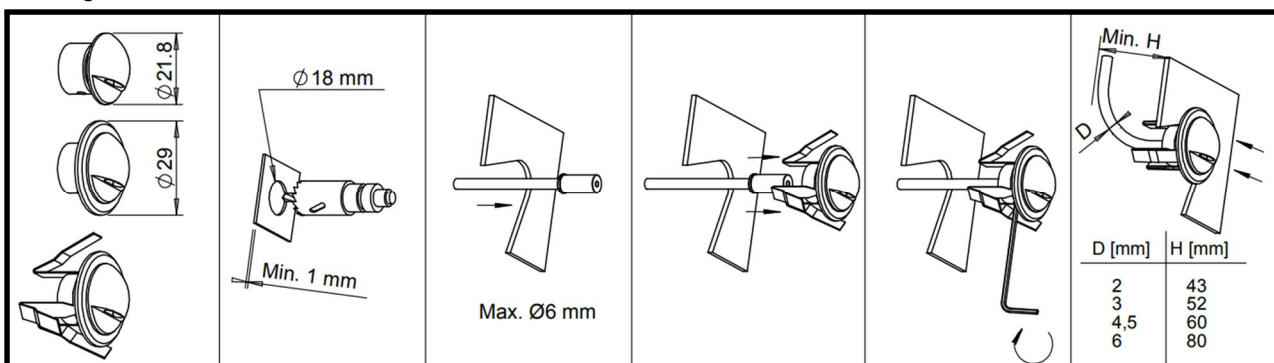

RobLight

Mounting instruktion for item: 03101400

99080055
01-06-2021
Rev. 1.1

RobLight A/S, Nordhavnsvej 1A, DK-9900 Frederikshavn, T: +45 9244 4888, E: info@rob-light.com, www.rob-light.com