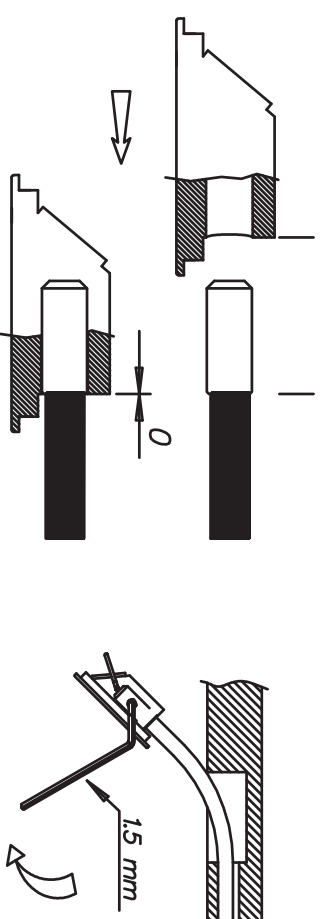

Roblight A/S, Nordhavnsvej 1A, DK-9900 Frederikshavn Tlf: +45 92 444 888, info@rob-light.com, www.Rob-Light.com