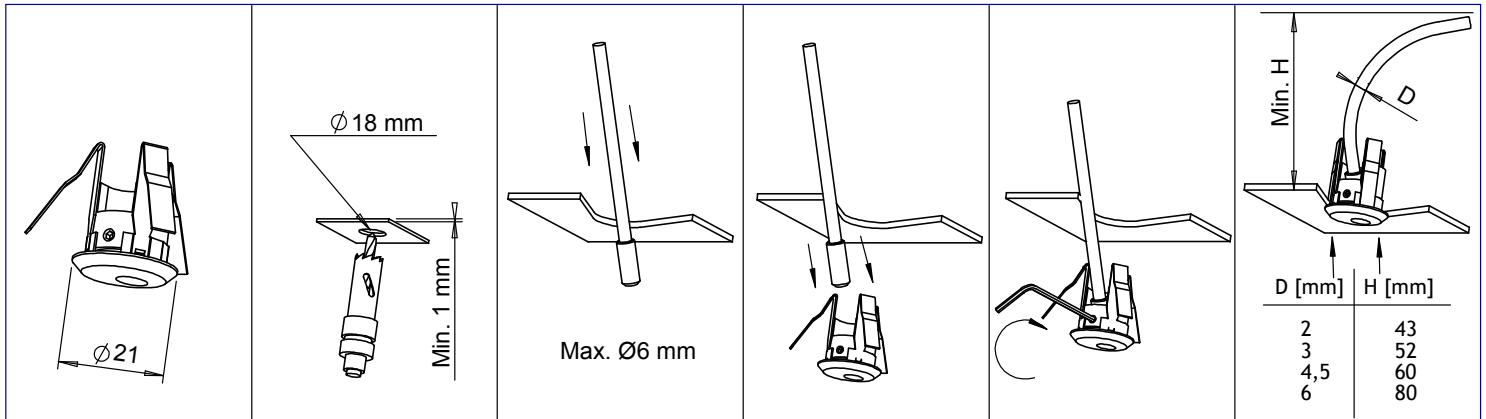

RobLight

Mounting instruction

Item: 03101402, 03101403

002594 99080088
F_KVA 10/3-2004

RobLight A/S, Nordhavnsvej 1A, DK- 9900 Frederikshavn Tlf: +45 92 444 888, info@rob-light.com, www.Rob-Light.com