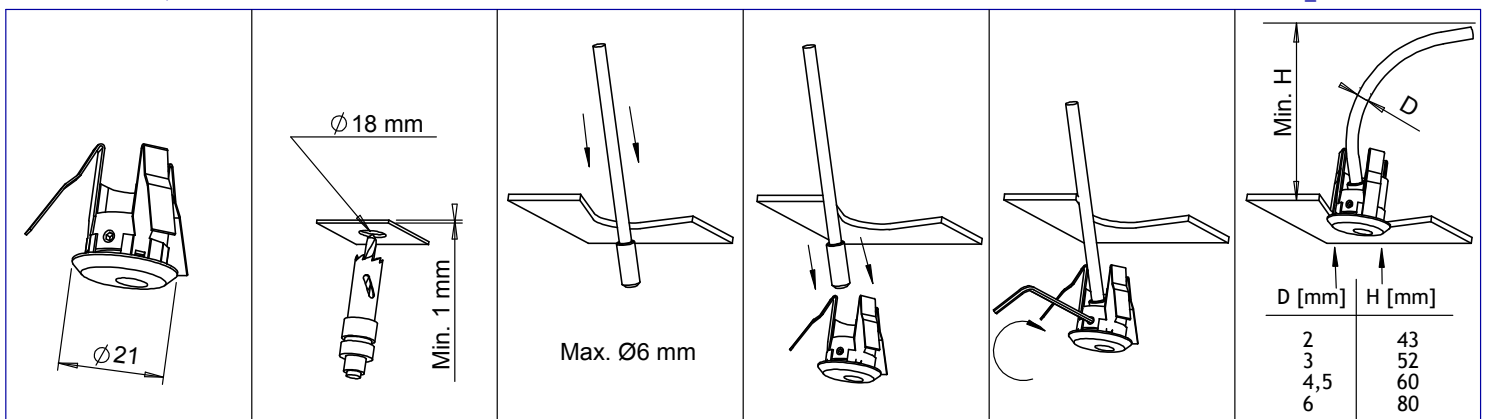

RobLight

Mounting instruction

Item: 03101402, 03101403

002594 99080088
F_KVA 10/3-2004

RobLight A/S, Nordhavnsvej 1A, DK- 9900 Frederikshavn Tlf: +45 92 444 888, info@rob-light.com, www.Rob-Light.com