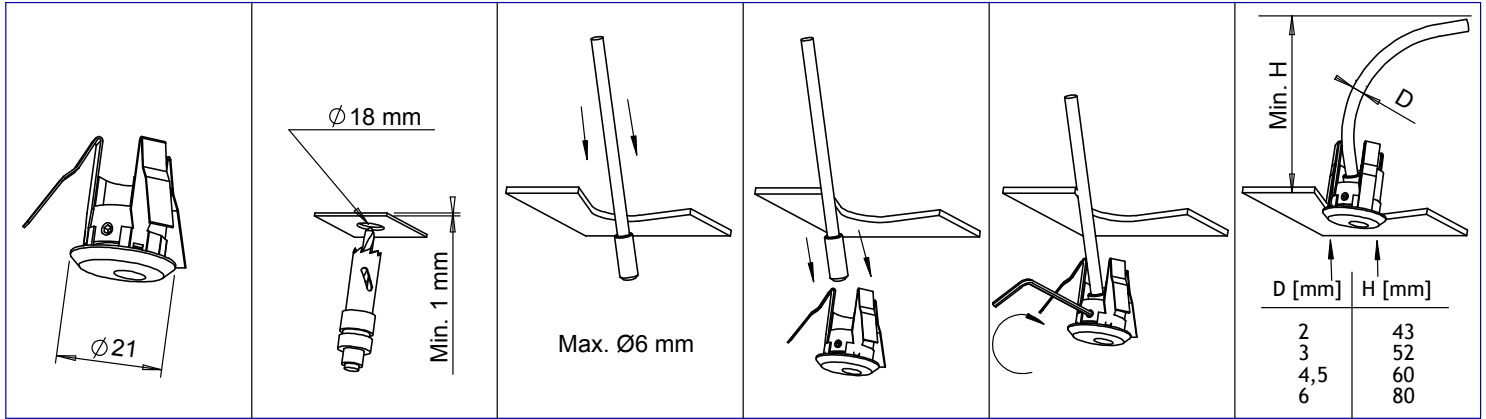

RobLight

Mounting instruction

Item: 03101402, 03101403

002594 99080088
F_KVA 10/3-2004

RobLight A/S, Nordhavnsvej 1A, DK- 9900 Frederikshavn Tlf: +45 92 444 888, info@rob-light.com, www.Rob-Light.com