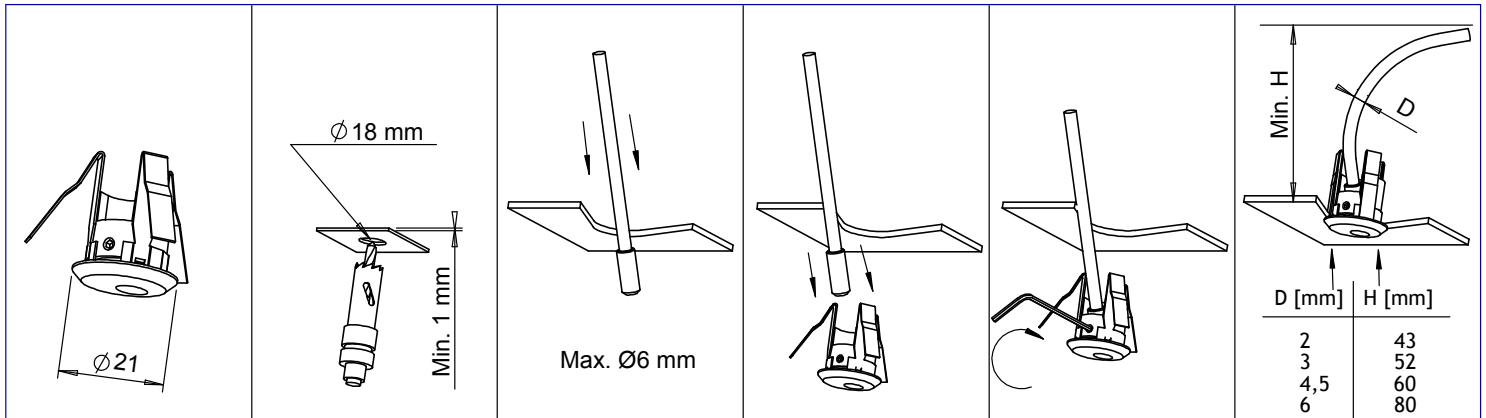

RobLight

Mounting instruction

Item: 03101402, 03101403

002594 99080088
F_KVA 10/3-2004

RobLight A/S, Nordhavnsvej 1A, DK- 9900 Frederikshavn Tlf: +45 92 444 888, info@rob-light.com, www.Rob-Light.com