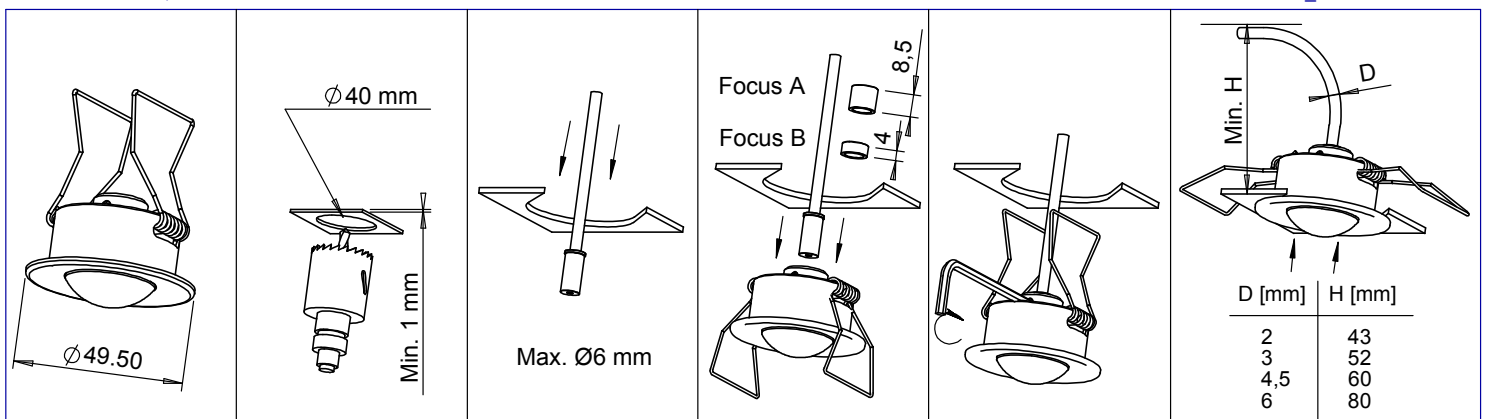

RobLight

Mounting instruction

Item: 03101226, 03101266

002843 99080094
F_KVA 20/4-2004

RobLight A/S, Nordhavnsvej 1A, DK- 9900 Frederikshavn Tlf: +45 92 444 888, info@rob-light.com, www.Rob-Light.com