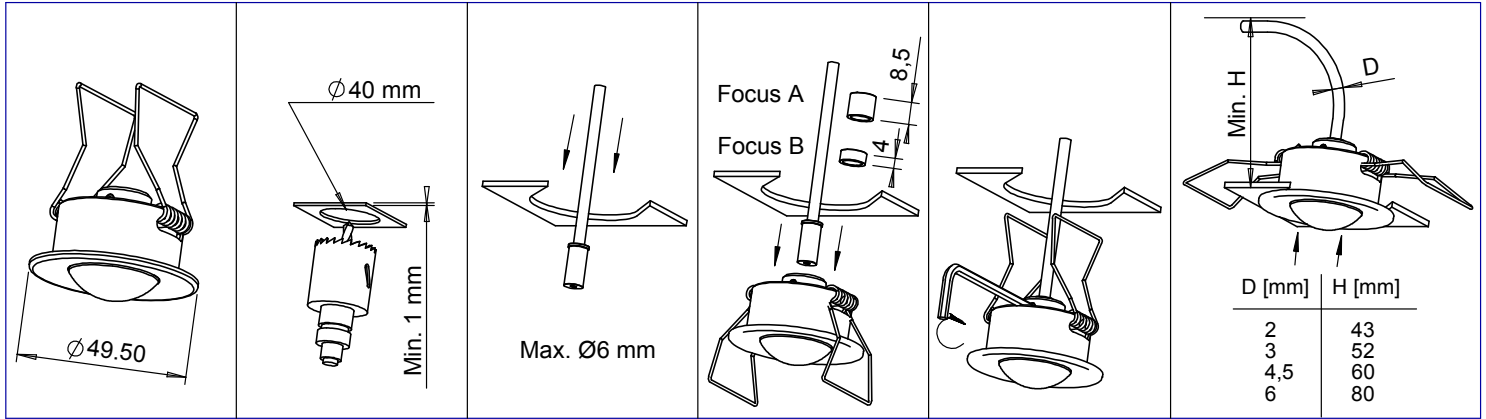

RobLight

Mounting instruction

Item: 03101226, 03101266

002843 99080094
F_KVA 20/4-2004

RobLight A/S, Nordhavnsvej 1A, DK- 9900 Frederikshavn Tlf: +45 92 444 888, info@rob-light.com, www.Rob-Light.com