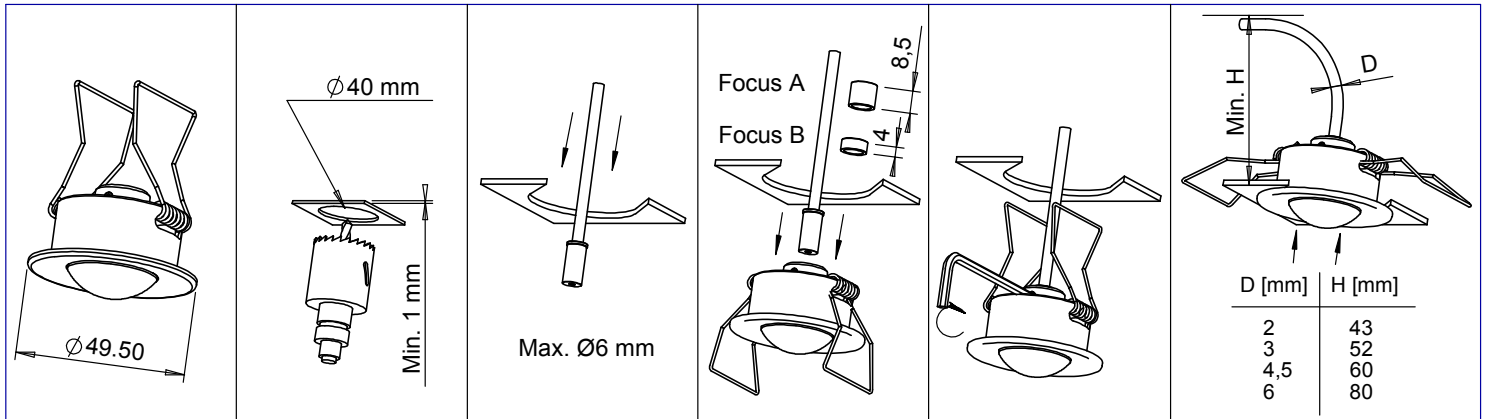

Mounting instruction

Item: 03101226, 03101266

002843 99080094
F_KVA 20/4-2004

RobLight A/S, Nordhavnsvej 1A, DK- 9900 Frederikshavn Tlf: +45 92 444 888, info@rob-light.com, www.Rob-Light.com

RobLight

Mounting instruction