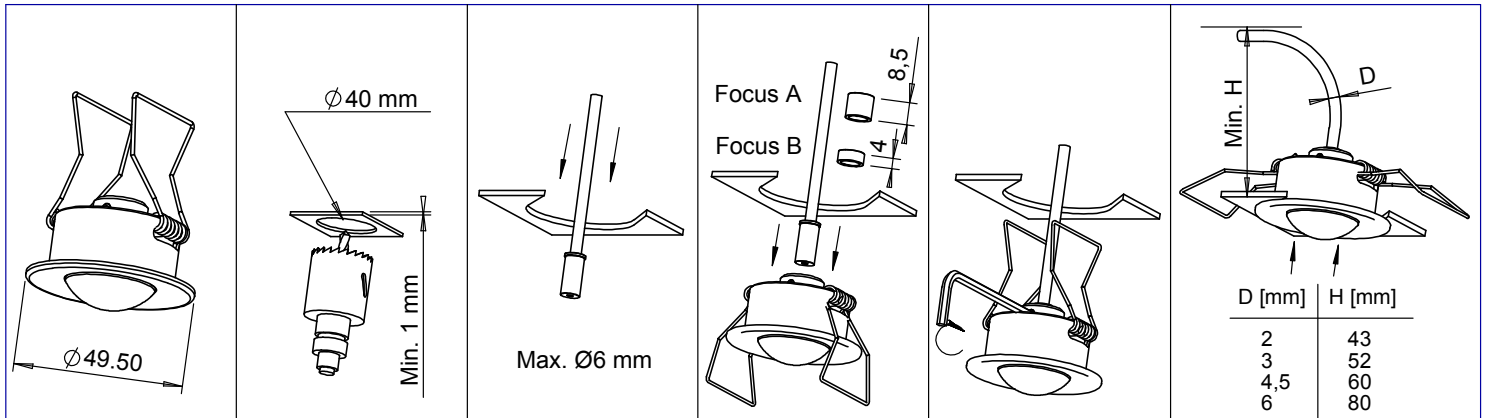

RobLight

Mounting instruction

Item: 03101226, 03101266

002843 99080094
F_KVA 20/4-2004

RobLight A/S, Nordhavnsvej 1A, DK- 9900 Frederikshavn Tlf: +45 92 444 888, info@rob-light.com, www.Rob-Light.com