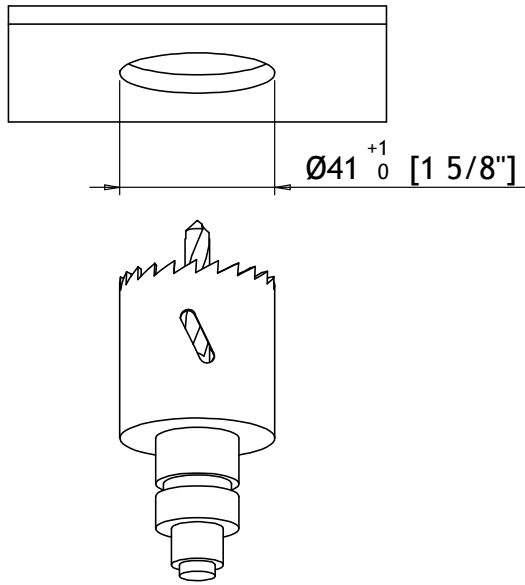

Avant-garde 2-10

User manual

Mounting and installation of the following products:

Item no.: 0332 40__ Avant-garde size 2-10 Wide
 0332 43__ Avant-garde size 2-10 Medium
 0332 45__ Avant-garde size 2-10 Focus

1

Low speed and low torque!

2

3

4

5

Fibre diametre	H [mm]
2	68
3	77
4.5	90
6	102

Medium
Focus