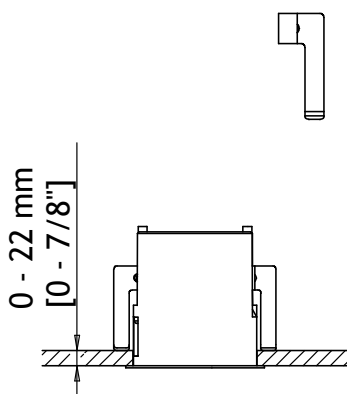

Avant-garde 2-10

User manual

Mounting and installation of the following products:

Item no.: 0332 40__ Avant-garde size 2-10 Wide
 0332 43__ Avant-garde size 2-10 Medium
 0332 45__ Avant-garde size 2-10 Focus

1

Low speed and low torque!

2

3

4

5

Fibre diametre	H [mm]
2	68
3	77
4.5	90
6	102

Medium
Focus