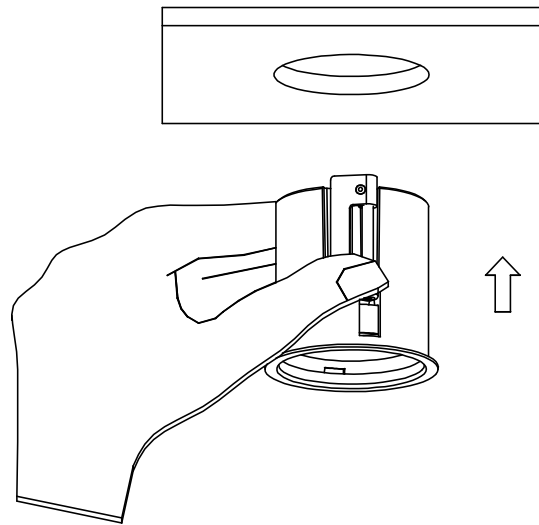

1

Low speed and low torque!

2