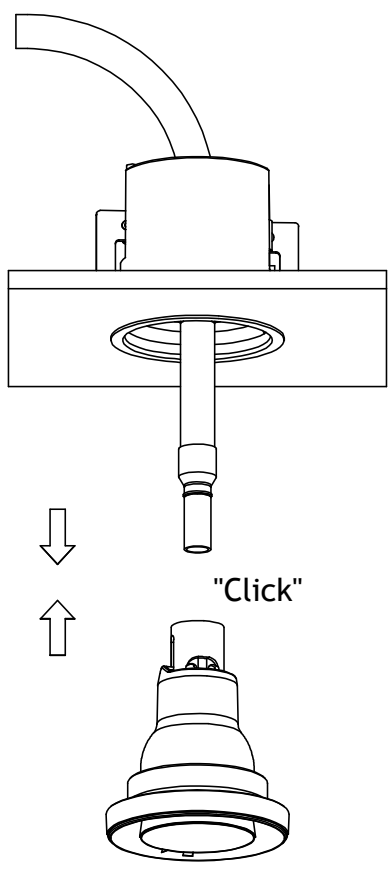

Avant-garde 2-10

User manual

Mounting and installation of the following products:

Item no.: 0332 40__ Avant-garde size 2-10 Wide
 0332 43__ Avant-garde size 2-10 Medium
 0332 45__ Avant-garde size 2-10 Focus

1

Low speed and low torque!

2

3

4

5

Fibre diametre	H [mm]
2	68
3	77
4.5	90
6	102

Medium
Focus