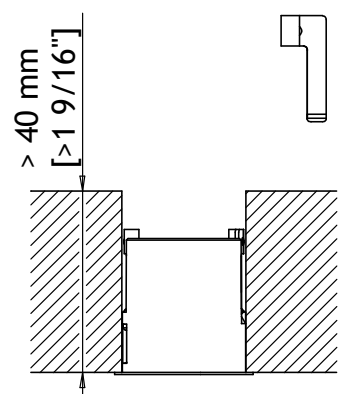

Avant-garde 2-10

User manual

Mounting and installation of the following products:

Item no.: 0332 40__ Avant-garde size 2-10 Wide
 0332 43__ Avant-garde size 2-10 Medium
 0332 45__ Avant-garde size 2-10 Focus

1

Low speed and low torque!

2

3

4

5

Fibre diametre	H [mm]
2	68
3	77
4.5	90
6	102

Medium
Focus