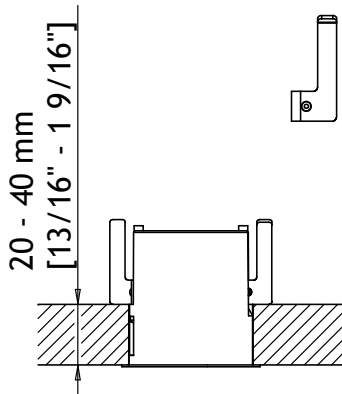

Avant-garde 2-10

User manual

Mounting and installation of the following products:

Item no.: 0332 40__ Avant-garde size 2-10 Wide
 0332 43__ Avant-garde size 2-10 Medium
 0332 45__ Avant-garde size 2-10 Focus

1

Low speed and low torque!

2

3

4

5

Fibre diametre	H [mm]
2	68
3	77
4.5	90
6	102

Medium
Focus