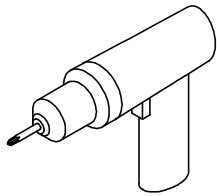

1

Low speed and low torque!

2