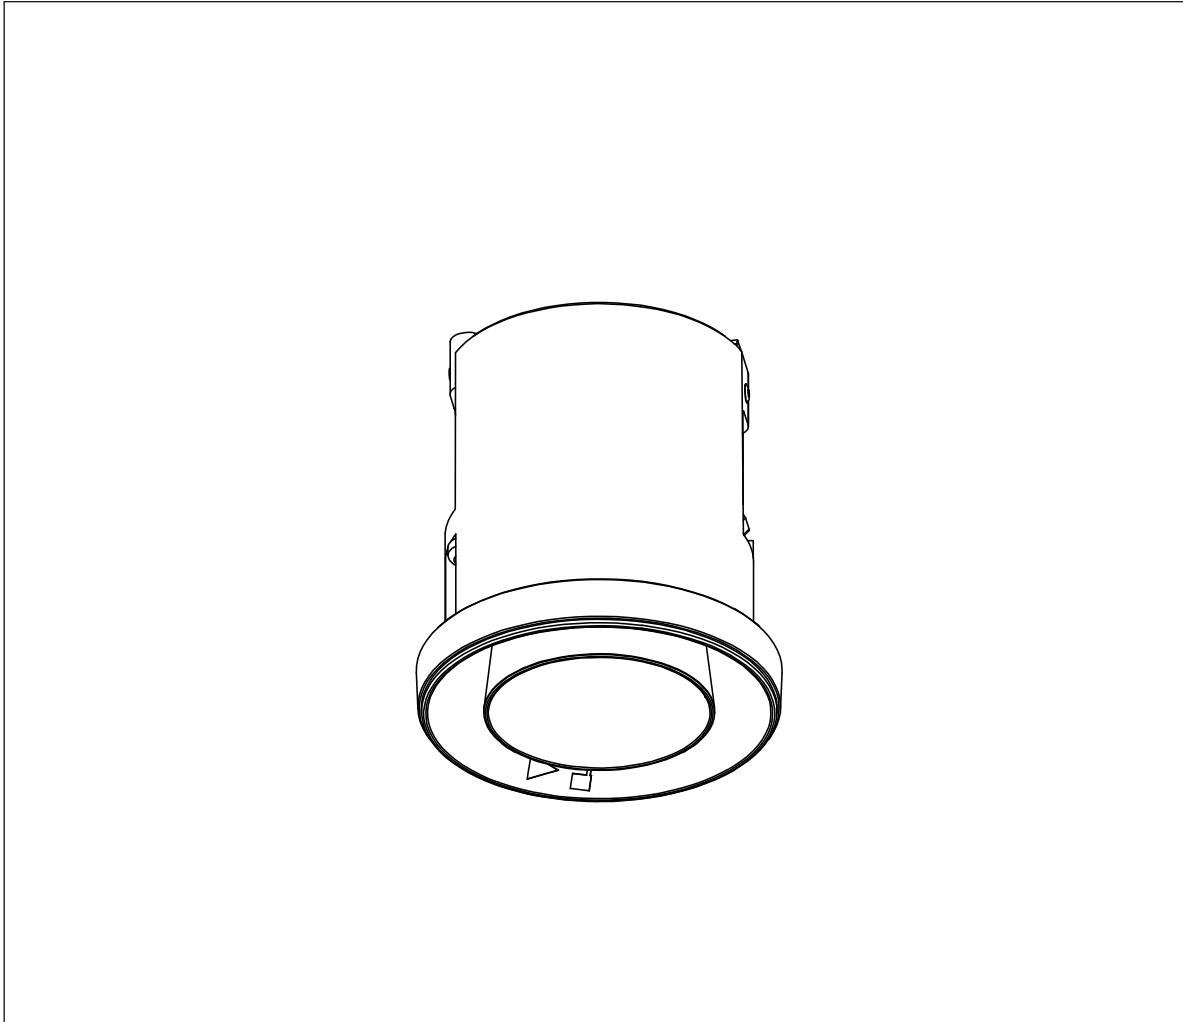

Avant-garde 2-10

User manual

Mounting and installation of the following products:

Item no.: 0332 40__ Avant-garde size 2-10 Wide
 0332 43__ Avant-garde size 2-10 Medium
 0332 45__ Avant-garde size 2-10 Focus