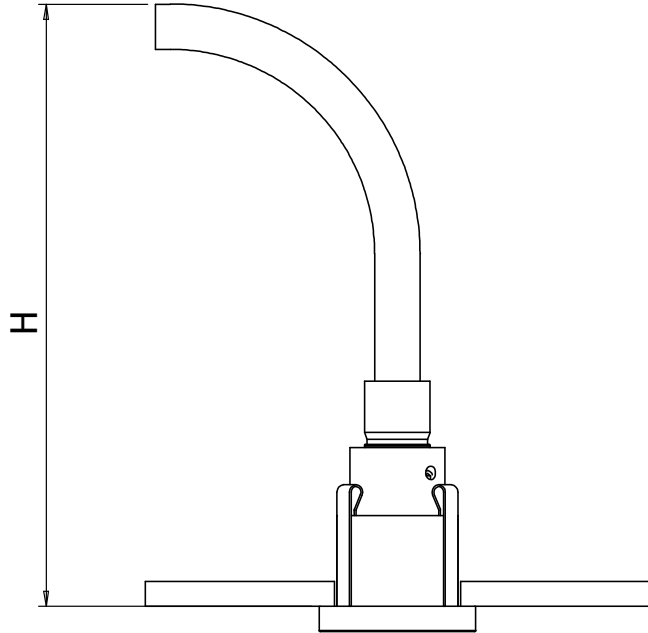

# Note size 3

User manual

Mounting and installation of the following products:

Item no.: 0336 7001 Note size 3 Wide chrome  
0336 7300 Note size 3 Medium chrome

1

2

Fibre diametre	H
8	108
10	124

Roblon accepts no responsibility for possible errors in printed and electronic material. Roblon reserves the right to alter or discontinue products without notice. © 2012, Roblon A/S.