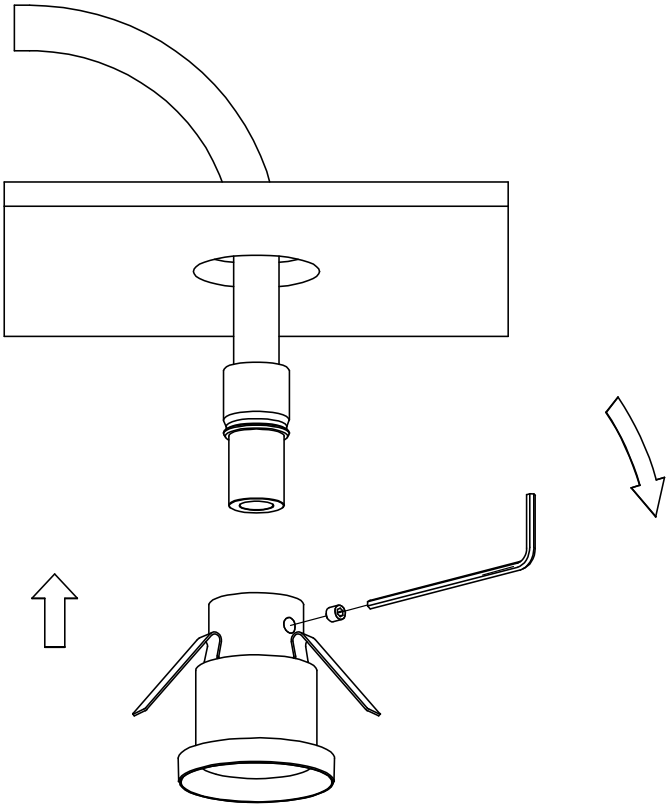

# Note size 3

User manual

Mounting and installation of the following products:

Item no.: 0336 7001 Note size 3 Wide chrome  
0336 7300 Note size 3 Medium chrome

1

2

Fibre diametre	H
8	108
10	124

Roblon accepts no responsibility for possible errors in printed and electronic material. Roblon reserves the right to alter or discontinue products without notice. © 2012, Roblon A/S.