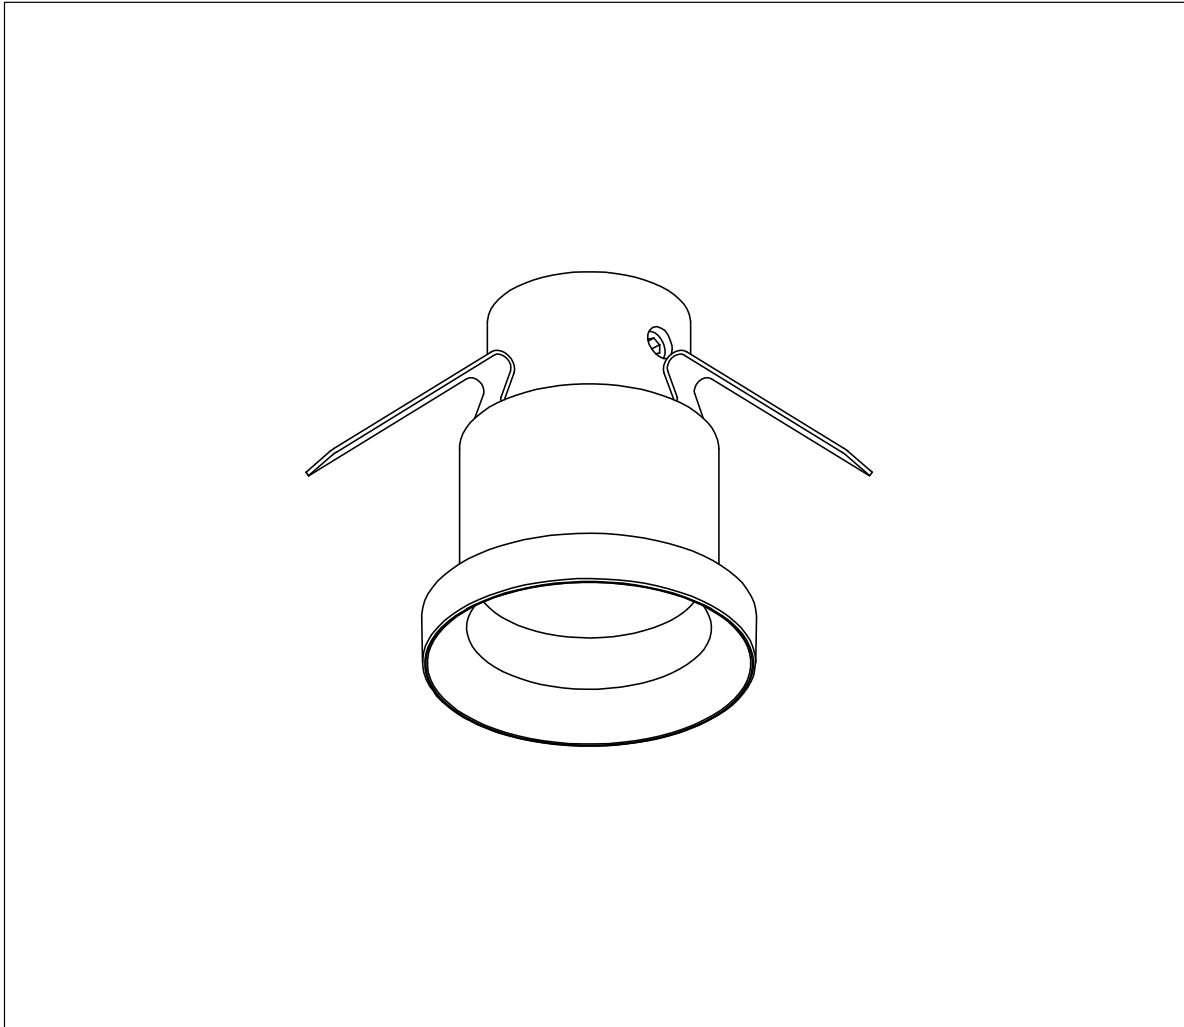

# Note size 3

User manual

Mounting and installation of the following products:

Item no.: 0336 7001 Note size 3 Wide chrome  
0336 7300 Note size 3 Medium chrome

1

2

Fibre diametre	H
8	108
10	124

Roblon accepts no responsibility for possible errors in printed and electronic material. Roblon reserves the right to alter or discontinue products without notice. © 2012, Roblon A/S.