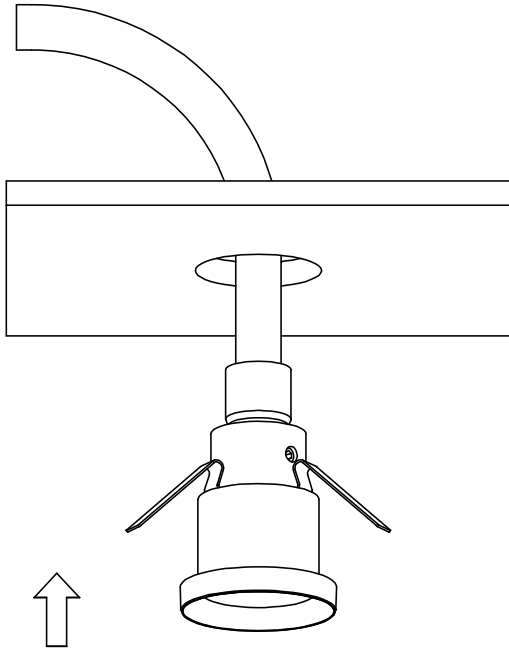

# Note size 3

User manual

Mounting and installation of the following products:

Item no.: 0336 7001 Note size 3 Wide chrome  
0336 7300 Note size 3 Medium chrome

1

2

Fibre diametre	H
8	108
10	124

Roblon accepts no responsibility for possible errors in printed and electronic material. Roblon reserves the right to alter or discontinue products without notice. © 2012, Roblon A/S.