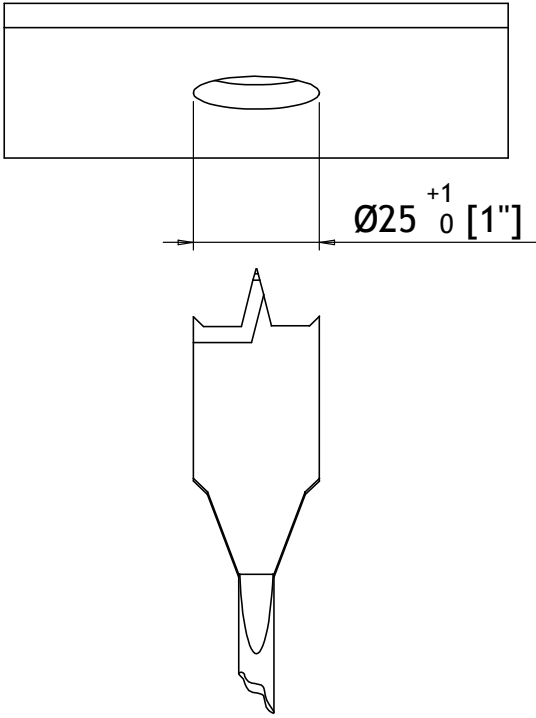

# Note size 3

User manual

Mounting and installation of the following products:

Item no.: 0336 7001 Note size 3 Wide chrome  
0336 7300 Note size 3 Medium chrome

1

2

Fibre diametre	H
8	108
10	124

Roblon accepts no responsibility for possible errors in printed and electronic material. Roblon reserves the right to alter or discontinue products without notice. © 2012, Roblon A/S.