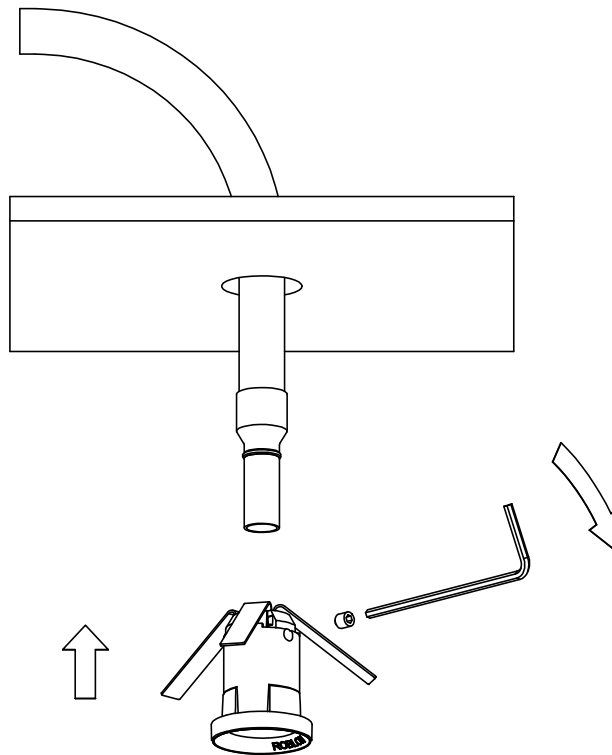

Note size 2

User manual

Mounting and installation of the following products:

Item no.: 0336 30__ Note size 2 Wide
 0336 33__ Note size 2 Medium
 0336 32__ Note size 2 Diffuse

RobLight

1

2

Fibre diametre	H
2	51
3	60
4.5	73
6	85