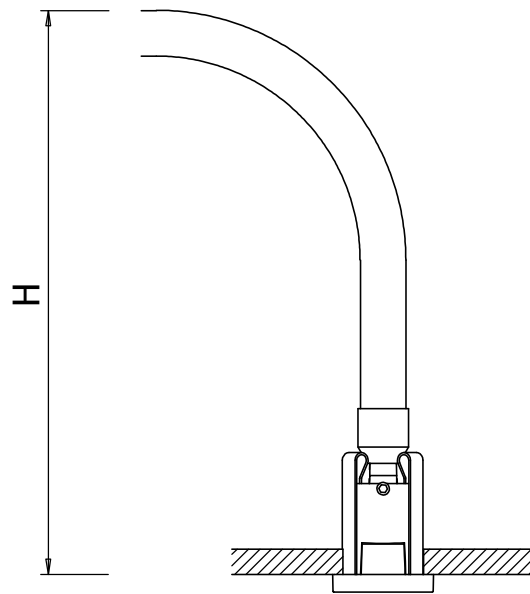

Note size 2

User manual

Mounting and installation of the following products:

Item no.: 0336 30__ Note size 2 Wide
 0336 33__ Note size 2 Medium
 0336 32__ Note size 2 Diffuse

RobLight

1

2

Fibre diametre	H
2	51
3	60
4.5	73
6	85