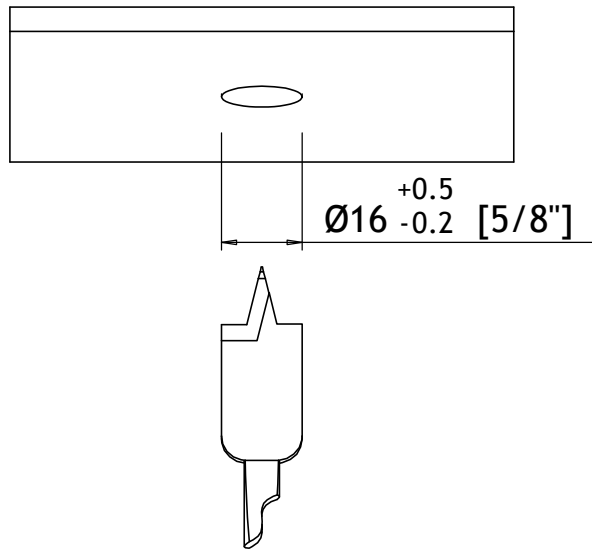

Note size 2

User manual

Mounting and installation of the following products:

Item no.: 0336 30__ Note size 2 Wide
 0336 33__ Note size 2 Medium
 0336 32__ Note size 2 Diffuse

RobLight

1

2

Fibre diametre	H
2	51
3	60
4.5	73
6	85