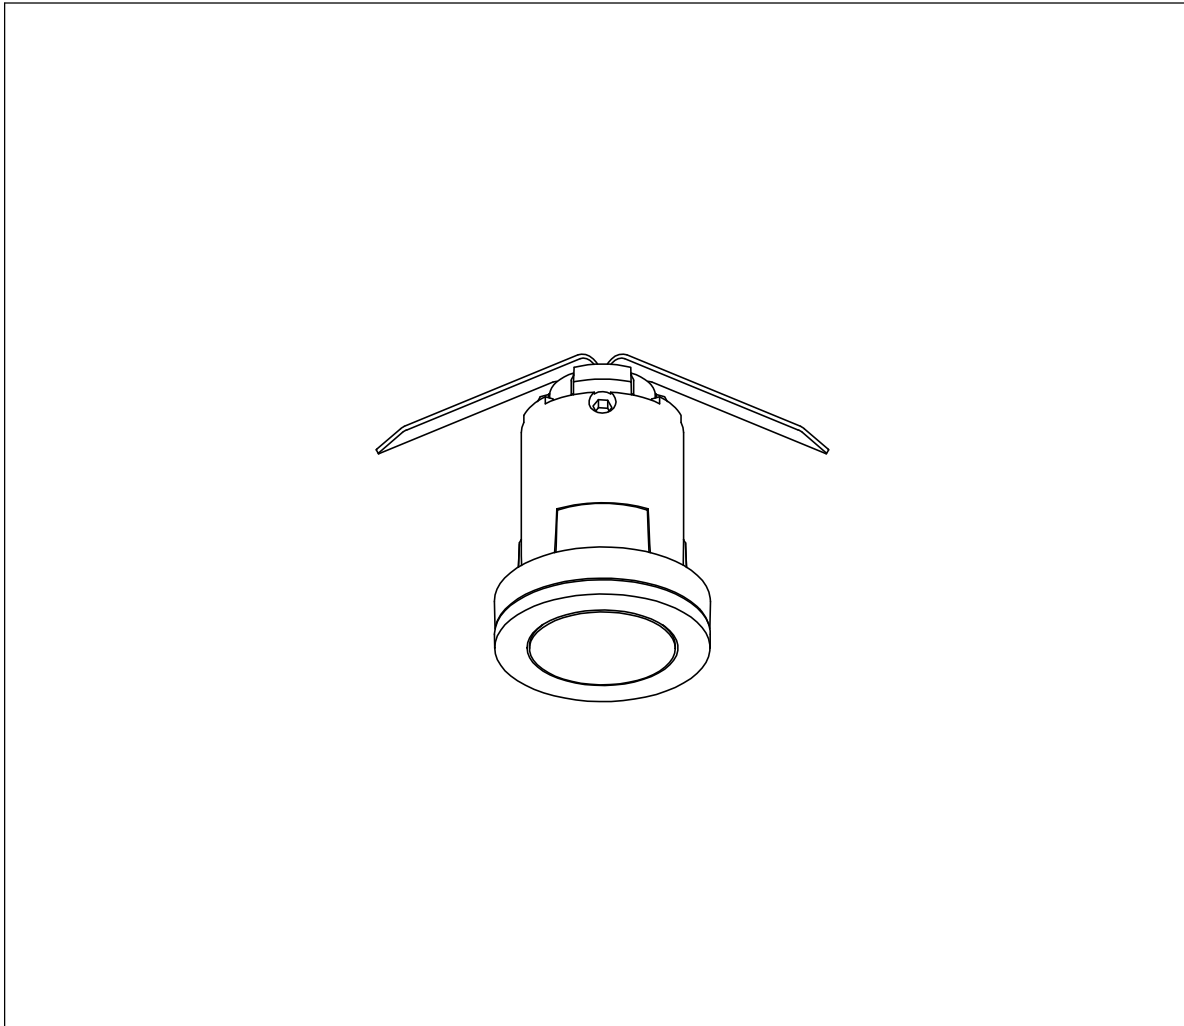

Note size 2

User manual

Mounting and installation of the following products:

Item no.: 0336 30__ Note size 2 Wide
 0336 33__ Note size 2 Medium
 0336 32__ Note size 2 Diffuse

RobLight

1

2

Fibre diametre	H
2	51
3	60
4.5	73
6	85