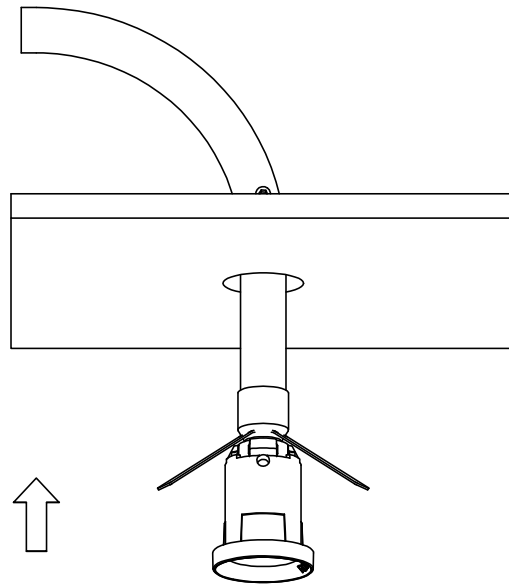

Note size 2

User manual

Mounting and installation of the following products:

Item no.: 0336 30__ Note size 2 Wide
 0336 33__ Note size 2 Medium
 0336 32__ Note size 2 Diffuse

RobLight

1

2

Fibre diametre	H
2	51
3	60
4.5	73
6	85