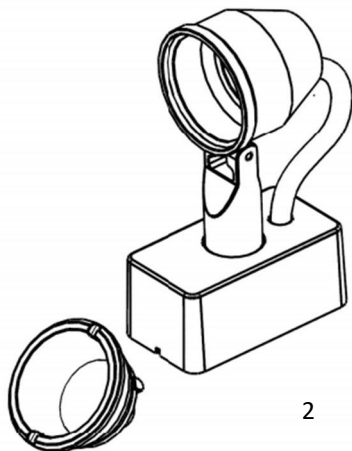

# RobLight

Mounting instruktion for item: 11488012

1. Unpack the Barn doors
2. Unscrew the Lens
3. The Barn doors should be mounted between the fitting and the Lens.

1

2

3