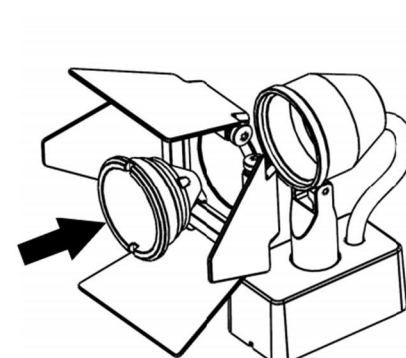

# RobLight

Mounting instruktion for item: 11488012

1. Unpack the Barn doors
2. Unscrew the Lens
3. The Barn doors should be mounted between the fitting and the Lens.

1

2

3