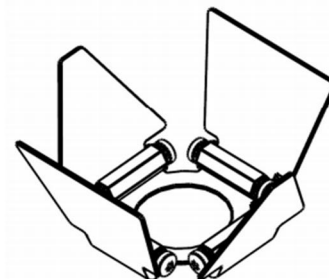

# RobLight

Mounting instruktion for item: 11488012

1. Unpack the Barn doors
2. Unscrew the Lens
3. The Barn doors should be mounted between the fitting and the Lens.

1

2

3