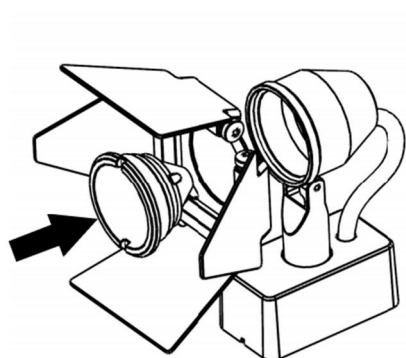

# RobLight

Mounting instruktion for item: 11488012

1. Unpack the Barn doors
2. Unscrew the Lens
3. The Barn doors should be mounted between the fitting and the Lens.

1

2

3