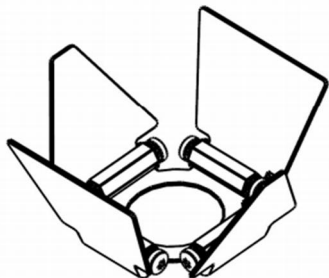

# RobLight

Mounting instruktion for item: 11488012

1. Unpack the Barn doors
2. Unscrew the Lens
3. The Barn doors should be mounted between the fitting and the Lens.

1

2

3