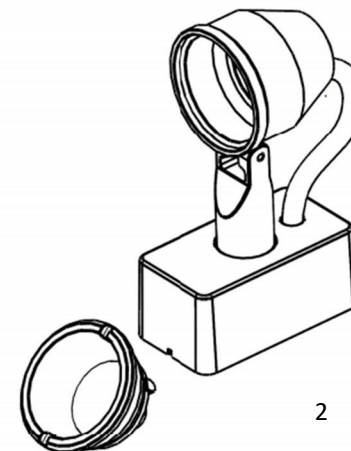

# RobLight

Mounting instruktion for item: 11488012

1. Unpack the Barn doors
2. Unscrew the Lens
3. The Barn doors should be mounted between the fitting and the Lens.

1

2

3