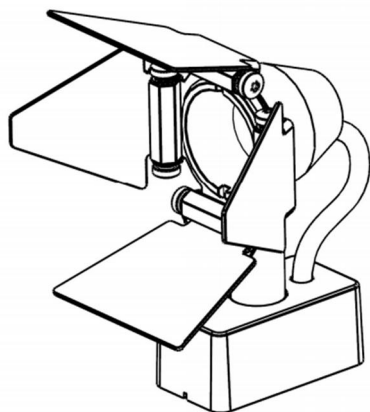

# RobLight

Mounting instruktion for item: 11488012

1. Unpack the Barn doors
2. Unscrew the Lens
3. The Barn doors should be mounted between the fitting and the Lens.

1

2

3