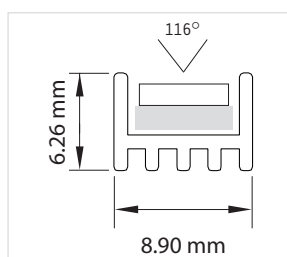

Essential 1S

For indoor use/dry locations
Recessed or surface-mounted
Adjustable or fixed mounting clips
Conduit min. 120 mm, max. 2.42 m
16 mm between LEDs
Default wire length 2.44 m
Anodised aluminium
Operating ambient temperature -30° to +40°
2,700 K, 3,000 K, 3,500 K, 4,000 K or 4,500 K
Beam angle 116°
Dimmable
Constant Voltage 24 V
Nichia LED technology
CRI (Ra) 85
Five-year warranty
LED standard lifetime 50,000 hours
Fixture luminous flux 725 to 889 lm/m
Fixture luminous efficacy 40 to 49 lm/W

RoHS

Essential 1S

18W
per m conduit

IP 20

0.08 kg
per m conduit

	Item no.	
Black	2,700 K	1990 0102
	3,000 K	1990 0103
	3,500 K	1990 0104
	4,000 K	1990 0105
	4,500 K	1990 0106

	Item no.	
Grey	2,700 K	1990 0002
	3,000 K	1990 0003
	3,500 K	1990 0004
	4,000 K	1990 0005
	4,500 K	1990 0006

Product, photometric, driver, mounting & accessory information available at www.roblon.com

Roblon accepts no responsibility for possible errors in catalogues, brochures or other printed and electronic material. Roblon reserves the right to alter or discontinue its products without notice. © 2012, Roblon A/S 090812