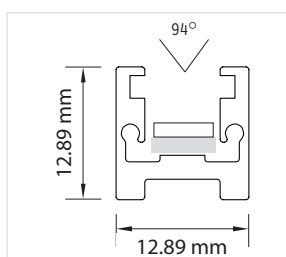

Essential 2SL Clear

For indoor use/damp locations
 Recessed or surface-mounted
 Adjustable or fixed mounting clips
 Conduit min. 120 mm, max. 2.42 m
 16 mm between LEDs
 Default wire length 2.44 m
 Anodised aluminium
 Clear acrylic cover
 Opal models also available
 Operating ambient temperature -30° to +40°
 2,700 K, 3,000 K, 3,500 K, 4,000 K or 4,500 K
 Beam angle 94°
 Dimmable
 Constant Voltage 24 V
 Nichia LED technology
 CRI (Ra) 85
 Five-year warranty
 LED standard lifetime 50,000 hours
 Fixture luminous flux 866 to 1063 lm/m
 Fixture luminous efficacy 48 to 58 lm/W

RoHS CE 

Essential 2SL Clear

18W
 per m conduit

IP 64

0.24 kg
 per m conduit

	Item no.	
Black	2,700 K	1992 0102
	3,000 K	1992 0103
	3,500 K	1992 0104
	4,000 K	1992 0105
	4,500 K	1992 0106

	Item no.	
Grey	2,700 K	1992 0002
	3,000 K	1992 0003
	3,500 K	1992 0004
	4,000 K	1992 0005
	4,500 K	1992 0006