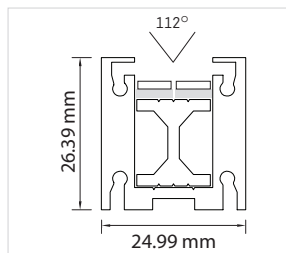

Essential 3SL Clear

For indoor use/damp locations
 Single or double LED row
 Recessed or surface-mounted
 Adjustable or fixed mounting clips
 Conduit min. 120 mm, max. 2.42 m
 16 mm between LEDs
 Default wire length 2.44 m
 Anodised aluminium
 Clear acrylic cover
 Opal models also available
 Operating ambient temperature -30° to +40°
 2,700 K, 3,000 K, 3,500 K, 4,000 K or 4,500 K
 Beam angle 112°
 Dimmable
 Constant Voltage 24 V
 Nichia LED technology
 CRI (Ra) 85
 Five-year warranty
 LED standard lifetime 50,000 hours

Essential 3SL Clear Single

Fixture luminous flux 1045 to 1283 lm/m
 Fixture luminous efficacy 58 to 71 lm/W
 Single row of LEDs
 18 watt

18W per m conduit **IP 64** **0.85 kg** per m conduit

	Item no.		Item no.		
Black	2,700 K	1994 0112	Grey	2,700 K	1994 0012
	3,000 K	1994 0113		3,000 K	1994 0013
	3,500 K	1994 0114		3,500 K	1994 0014
	4,000 K	1994 0115		4,000 K	1994 0015
	4,500 K	1994 0116		4,500 K	1994 0016

Essential 3SL Clear Double

Fixture luminous flux 1296 to 1591 lm/m
 Fixture luminous efficacy 36 to 44 lm/W
 Double row of LEDs
 36 watt

36W per m conduit **IP 64** **0.85 kg** per m conduit

	Item no.		Item no.		
Black	2,700 K	1995 0112	Grey	2,700 K	1995 0012
	3,000 K	1995 0113		3,000 K	1995 0013
	3,500 K	1995 0114		3,500 K	1995 0014
	4,000 K	1995 0115		4,000 K	1995 0015
	4,500 K	1995 0116		4,500 K	1995 0016