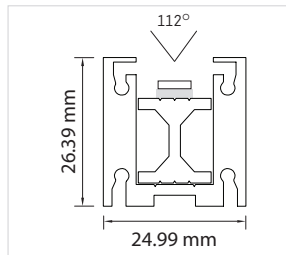

Essential 3SL Clear

For indoor use/damp locations
 Single or double LED row
 Recessed or surface-mounted
 Adjustable or fixed mounting clips
 Conduit min. 120 mm, max. 2.42 m
 16 mm between LEDs
 Default wire length 2.44 m
 Anodised aluminium
 Clear acrylic cover
 Opal models also available
 Operating ambient temperature -30° to +40°
 2,700 K, 3,000 K, 3,500 K, 4,000 K or 4,500 K
 Beam angle 112°
 Dimmable
 Constant Voltage 24 V
 Nichia LED technology
 CRI (Ra) 85
 Five-year warranty
 LED standard lifetime 50,000 hours

Essential 3SL Clear Single

Fixture luminous flux 1045 to 1283 lm/m
 Fixture luminous efficacy 58 to 71 lm/W
 Single row of LEDs
 18 watt

18W per m conduit **IP 64** **0.85 kg** per m conduit

	Item no.		Item no.		
Black	2,700 K	1994 0112	Grey	2,700 K	1994 0012
	3,000 K	1994 0113		3,000 K	1994 0013
	3,500 K	1994 0114		3,500 K	1994 0014
	4,000 K	1994 0115		4,000 K	1994 0015
	4,500 K	1994 0116		4,500 K	1994 0016

Essential 3SL Clear Double

Fixture luminous flux 1296 to 1591 lm/m
 Fixture luminous efficacy 36 to 44 lm/W
 Double row of LEDs
 36 watt

36W per m conduit **IP 64** **0.85 kg** per m conduit

	Item no.		Item no.		
Black	2,700 K	1995 0112	Grey	2,700 K	1995 0012
	3,000 K	1995 0113		3,000 K	1995 0013
	3,500 K	1995 0114		3,500 K	1995 0014
	4,000 K	1995 0115		4,000 K	1995 0015
	4,500 K	1995 0116		4,500 K	1995 0016