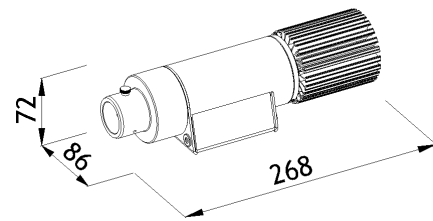

IP 20

1.1 kg

FL 1010 B-1

Light port	Ø28 mm
Fibre type	PMMA or glass
Material	Aluminium, plastic and other
Total power consumption	21W
LED power consumption (typ)	17W
LED lifetime expected	50.000h
Driver lifetime, expected	>50.000h (@Ta=3% failure level)
Supply voltage (mains)	220-240V 50/60Hz
Dimmer systems applicable	DALI, Pot, PWM, PUSH (mains) and DMX
Thermal protection	Automatic resettable
Cooling system	Convection
Ambient temperature	-20° C to 40° C
Applied LED	Nichia COB
CCT (nominal)	3000K / 4000K / 3 SDMC
CRI _s (Ra) typical value	93 (min. 90)