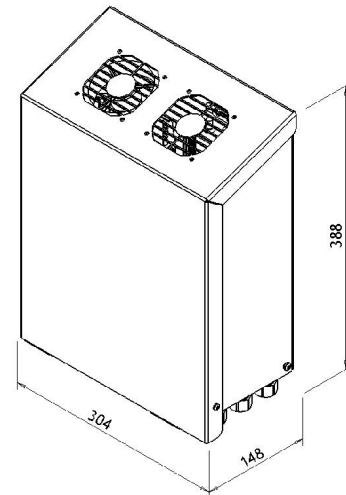

PI 20

7.6 kg

FL 1500 F

Light port	Ø28 mm
Fibre type	PMMA or glass
Material	Aluminium, plastic and other
Total power consumption	130W (115W white light)
LED power consumption	100W
LED lifetime, expected	35.000h
Driver lifetime, expected	>100.000h (@TC=65 °C)
Supply voltage (mains)	220-240V 50/60Hz
Thermal protection	Integrated auto
Cooling system	Axial fan x 2
Cooling system lifetime, expected (@40 °C)	>40.000h
Noise level (fan)	30dB
Ambient temperature	-10 °C to 45 °C
Applied LED	Nichia
CCT (nominal)	3000K / 4000K (5000K on req.)
CRI _s (Ra) typical value	92 (min. 90)