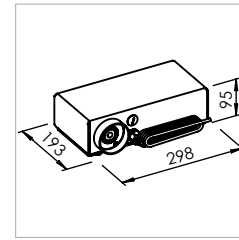

FL 1000 XT B

- For outdoor use / wet locations
- Indoor models also available
- For use with fibre optic lighting
- LED standard lifetime 50,000 hours
- Warm White light 3,000 K / 4,000 K
- Integrated electronic driver
- Dimmable
- Black
- Light port: Ø9 mm or Ø28 mm
- Total power consumption @ 700 mA 24 W

Selection guide

Light port	Connector fibre diameter	No. of 0.75 PMMA fibres	New installation	Retrofit installation
Ø9 mm	1-9 mm	<135	✓✓✓✓	✓✓✓✓
Ø28 mm	9-12 mm	135-200	✓✓✓✓	✓✓✓✓
Ø28 mm	12-20 mm	200-500	✓✓✓	✓✓✓
Ø28 mm	20-28 mm	500-1000	✓	✓✓